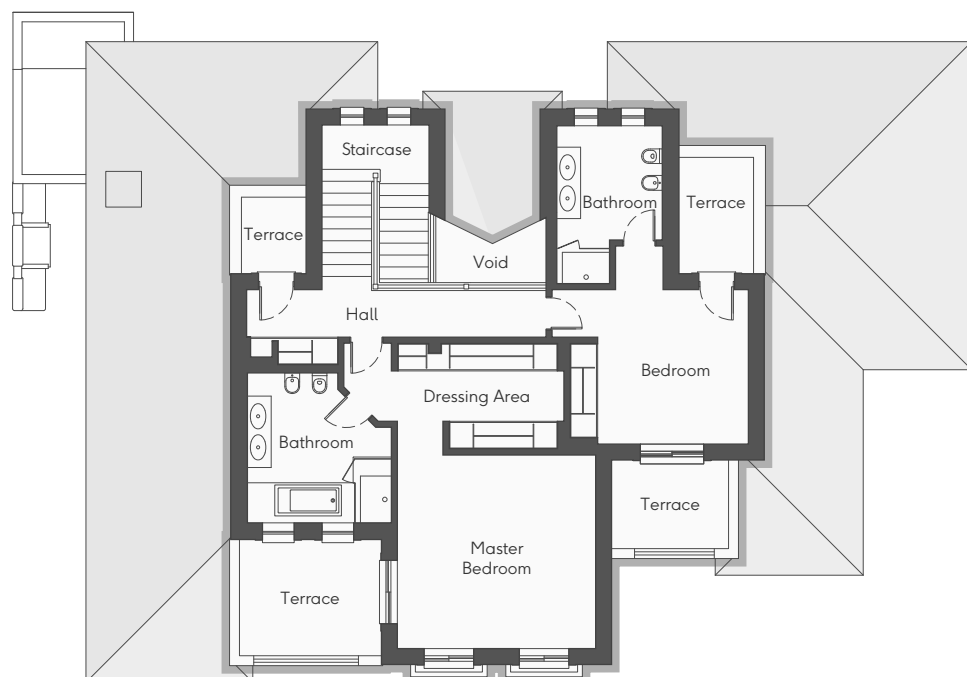

4 Bed Detached Villa

Includes Private Swimming Pool and Garden

Total area: 477,75m²

Living / Dining area: 43,16m²

Master Bedroom: 28,85m²

*Ground Floor **

*1st Floor **

** Standard Layout*