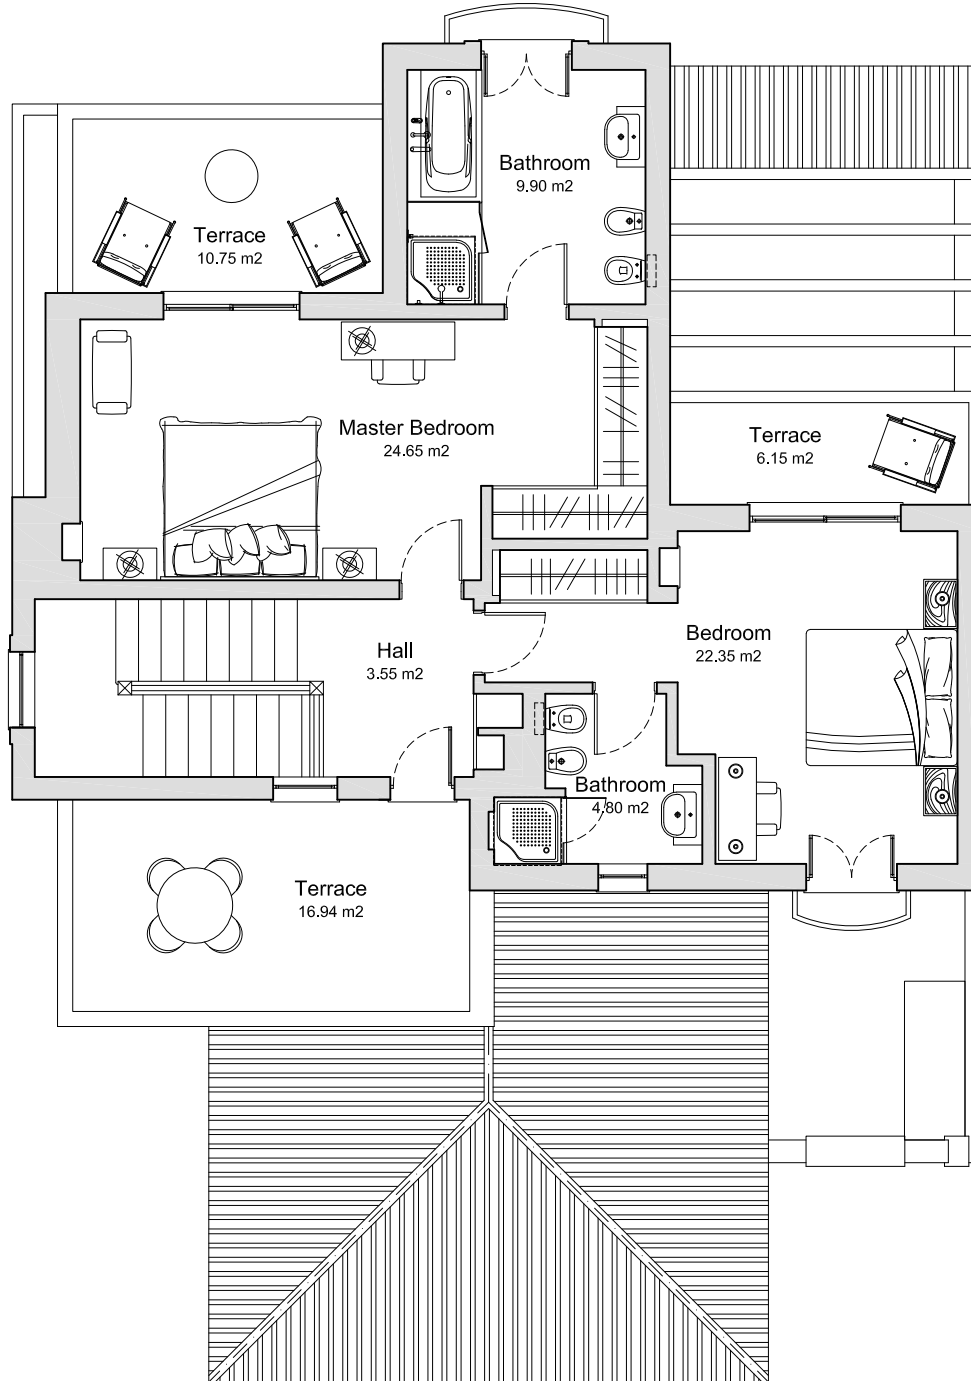

Basement areas:

Internal.....67.74m<sup>2</sup>

*Parque  
Miradouro*

Basement  
Linked Villa

Ground Floor areas:

Internal.....	136.36m <sup>2</sup>
Terraces.....	102.32m <sup>2</sup>
<b>Total.....</b>	<b>238.68m<sup>2</sup></b>

*Parque  
Miradouro*

Ground Floor  
Linked Villa

First Floor areas:

Internal.....	93.73m <sup>2</sup>
Terraces.....	33.84m <sup>2</sup>
<b>Total.....</b>	<b>127.57m<sup>2</sup></b>

*Parque  
Miradouro*

First Floor  
Linked Villa