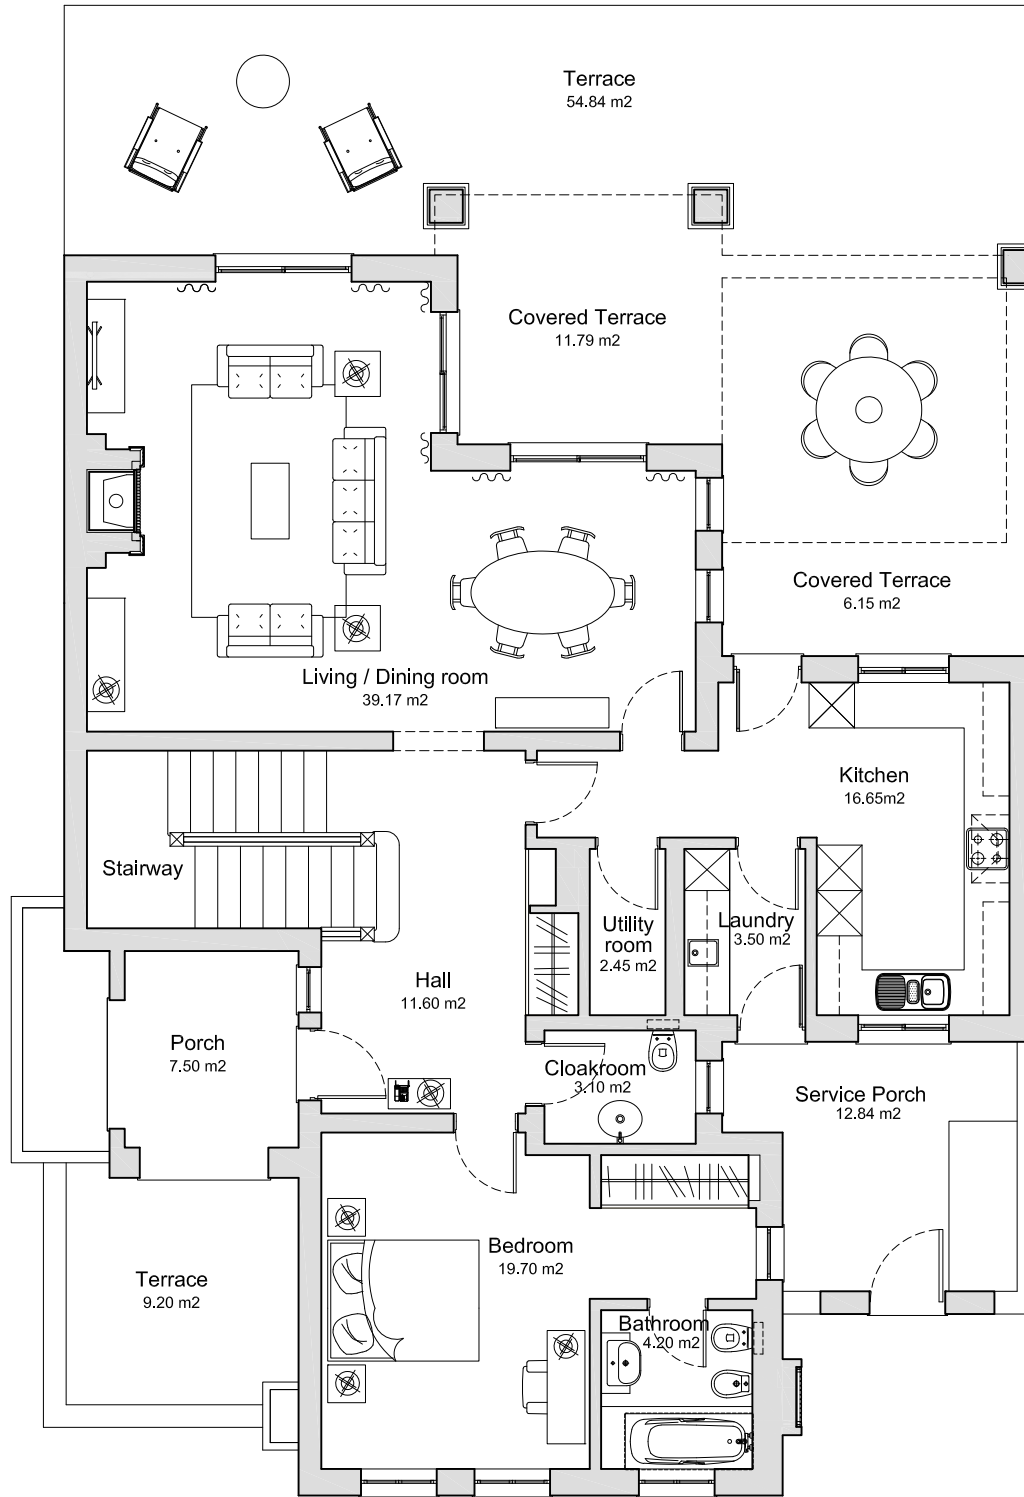

Basement areas:

Internal.....67.74m<sup>2</sup>

*Parque  
Miradouro*

Basement  
Linked Villa

Ground Floor areas:

Internal.....	136.36m <sup>2</sup>
Terraces.....	102.32m <sup>2</sup>
<b>Total.....</b>	<b>238.68m<sup>2</sup></b>

*Parque  
Miradouro*

Ground Floor  
Linked Villa

First Floor areas:

Internal.....	93.73m <sup>2</sup>
Terraces.....	33.84m <sup>2</sup>
<b>Total.....</b>	<b>127.57m<sup>2</sup></b>

*Parque  
Miradouro*

First Floor  
Linked Villa